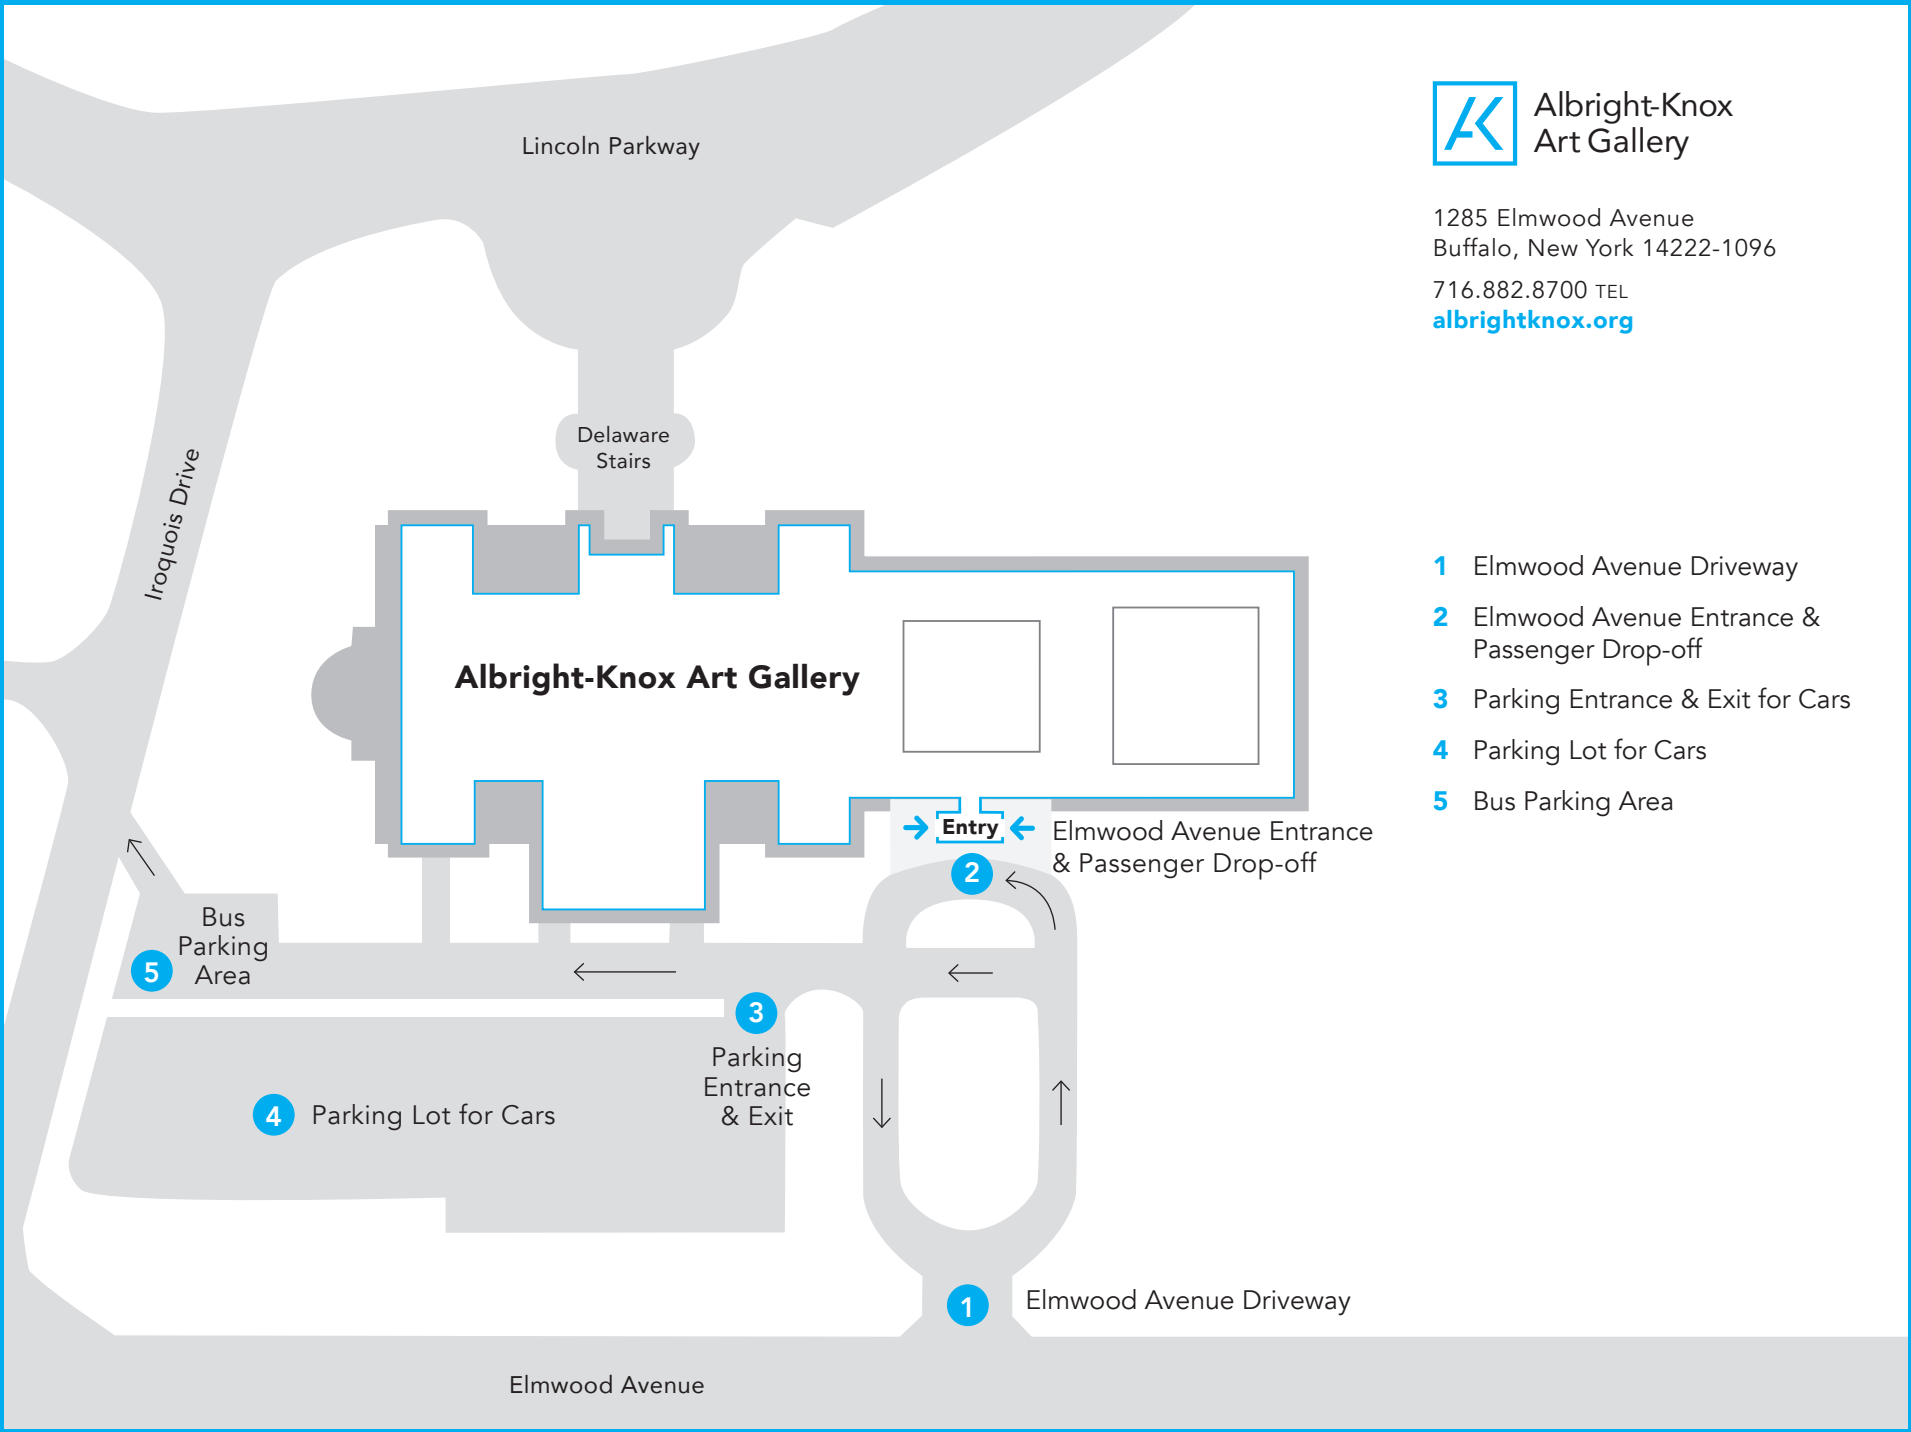

**Albright-Knox
Art Gallery**

1285 Elmwood Avenue
Buffalo, New York 14222-1096
716.882.8700 TEL
albrightknox.org

Albright-Knox Art Gallery

→ **Entry** ← Elmwood Avenue Entrance & Passenger Drop-off

- 1 Elmwood Avenue Driveway
- 2 Elmwood Avenue Entrance & Passenger Drop-off
- 3 Parking Entrance & Exit for Cars
- 4 Parking Lot for Cars
- 5 Bus Parking Area

5 Bus Parking Area

4 Parking Lot for Cars

3 Parking Entrance & Exit

1 Elmwood Avenue Driveway

Elmwood Avenue

Lincoln Parkway

Iroquois Drive

Delaware Stairs